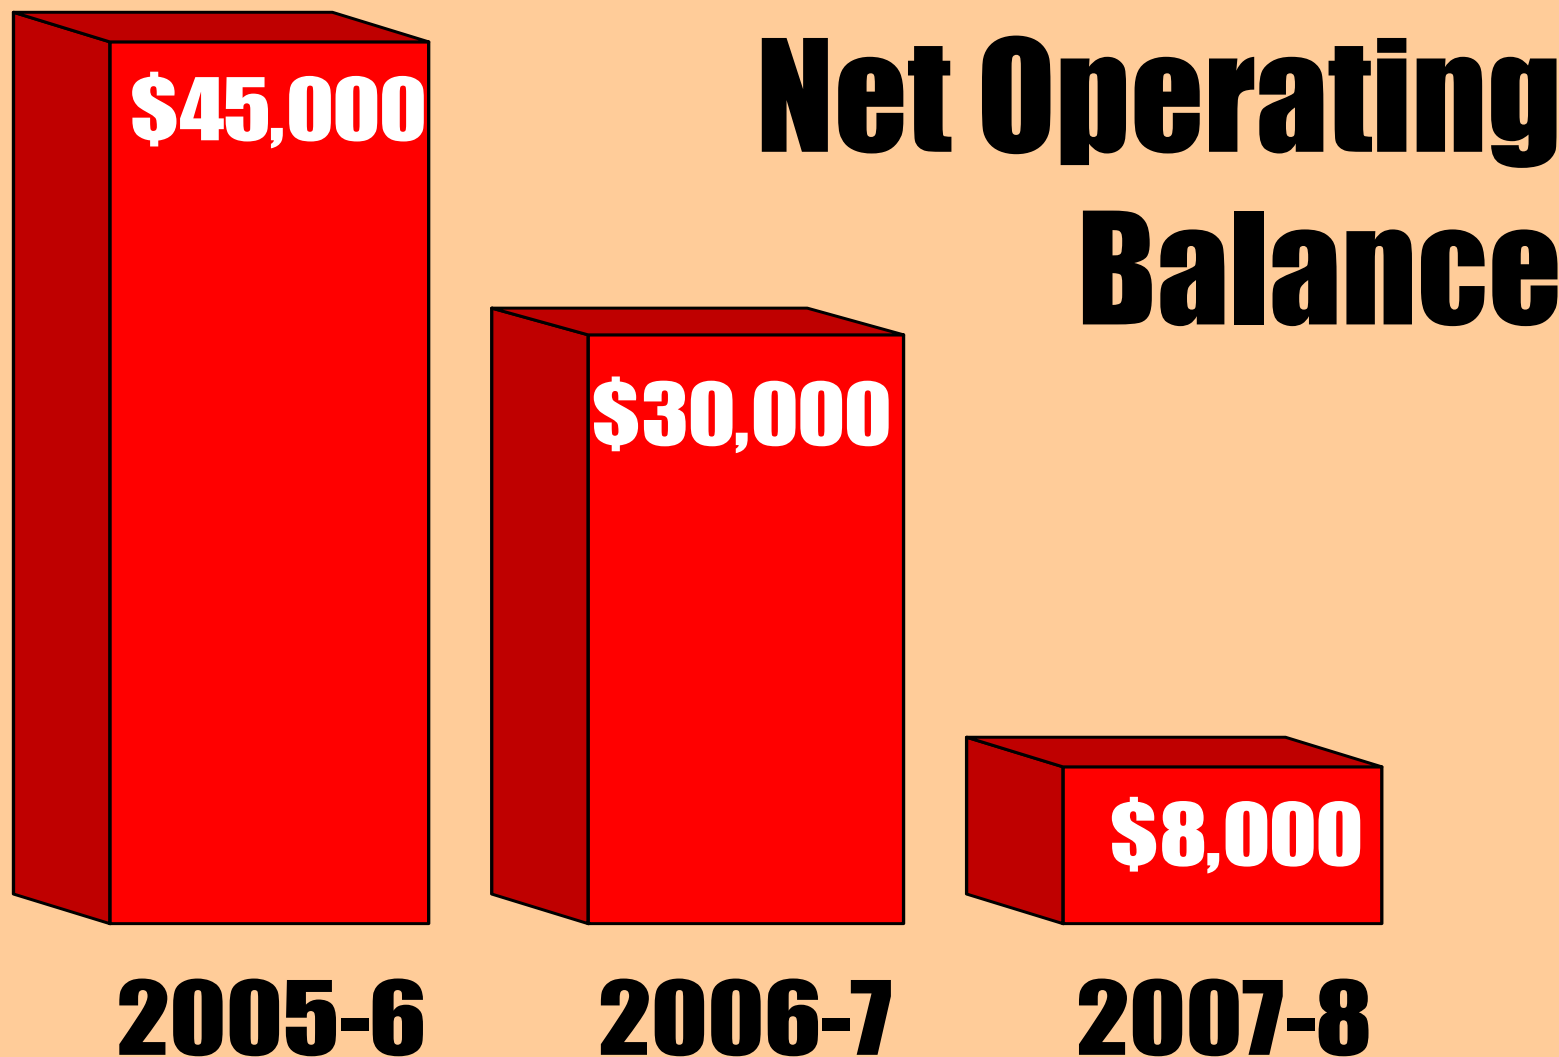

Susquehanna Township School District Food Services