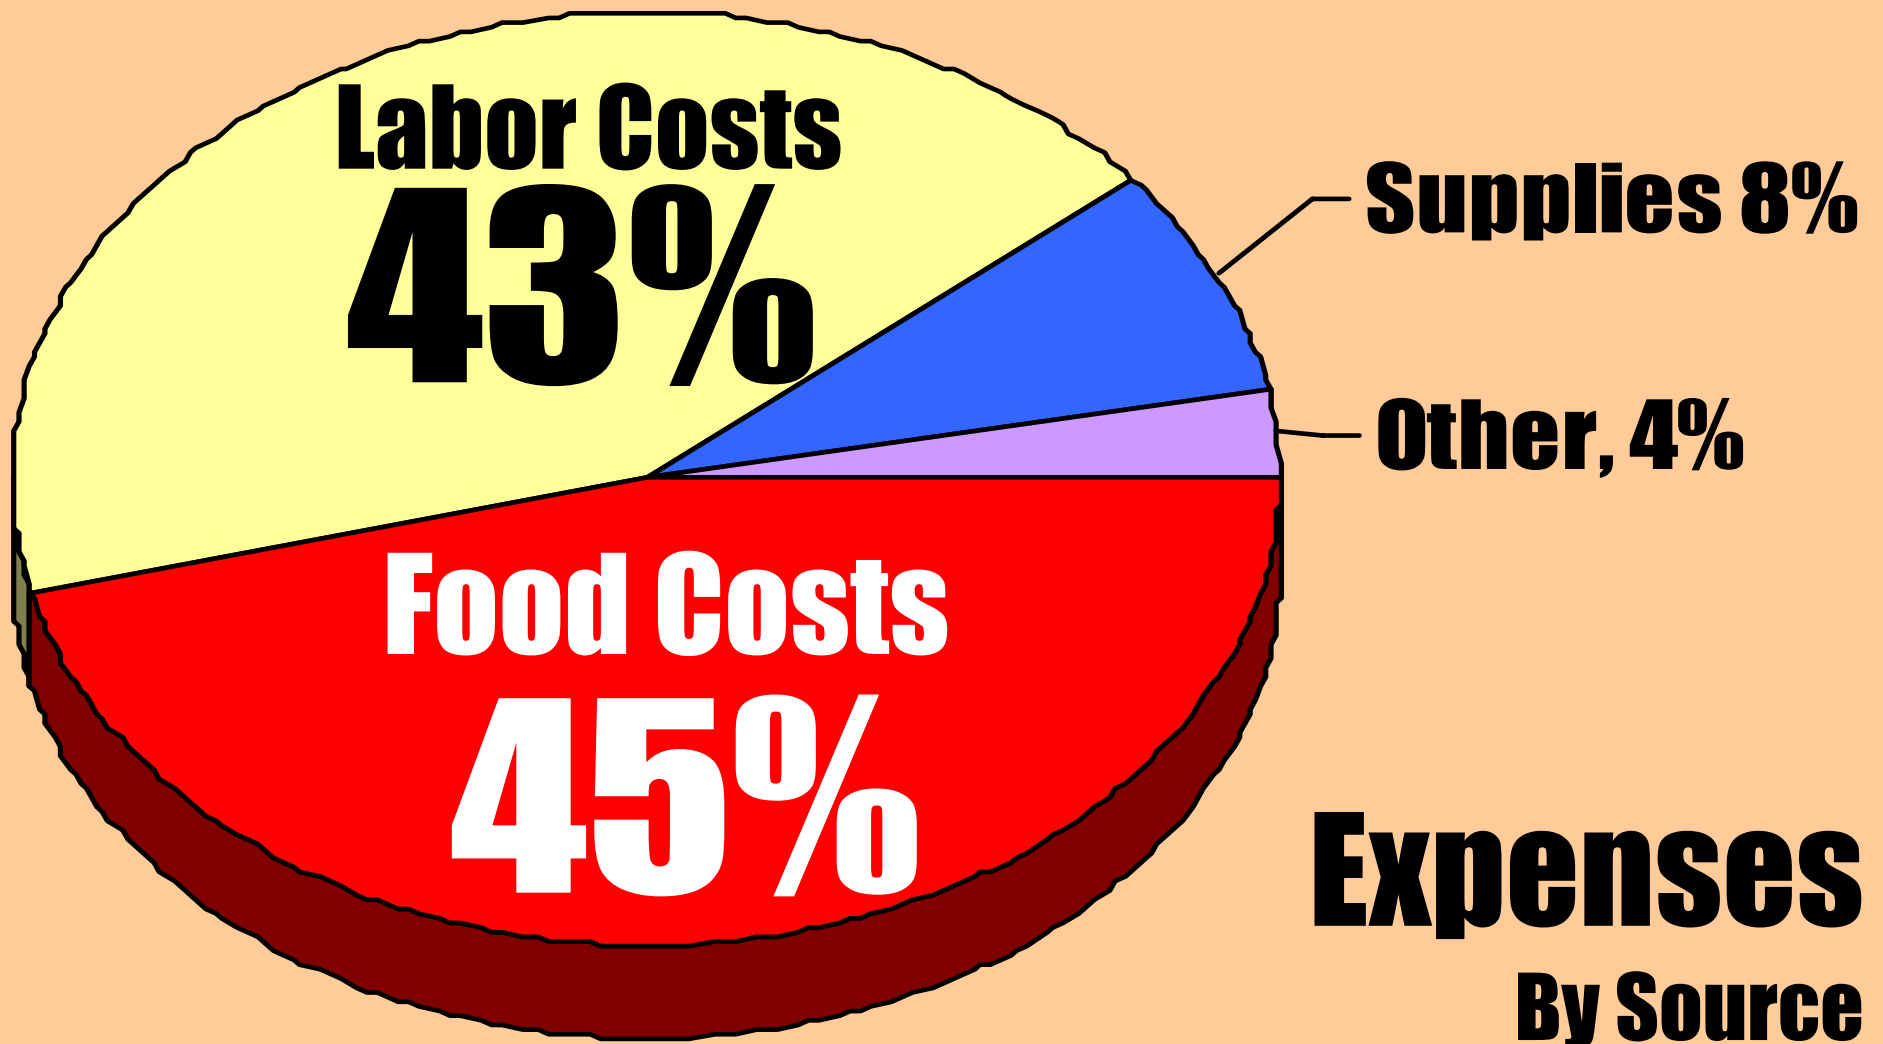

Susquehanna Township School District Food Services