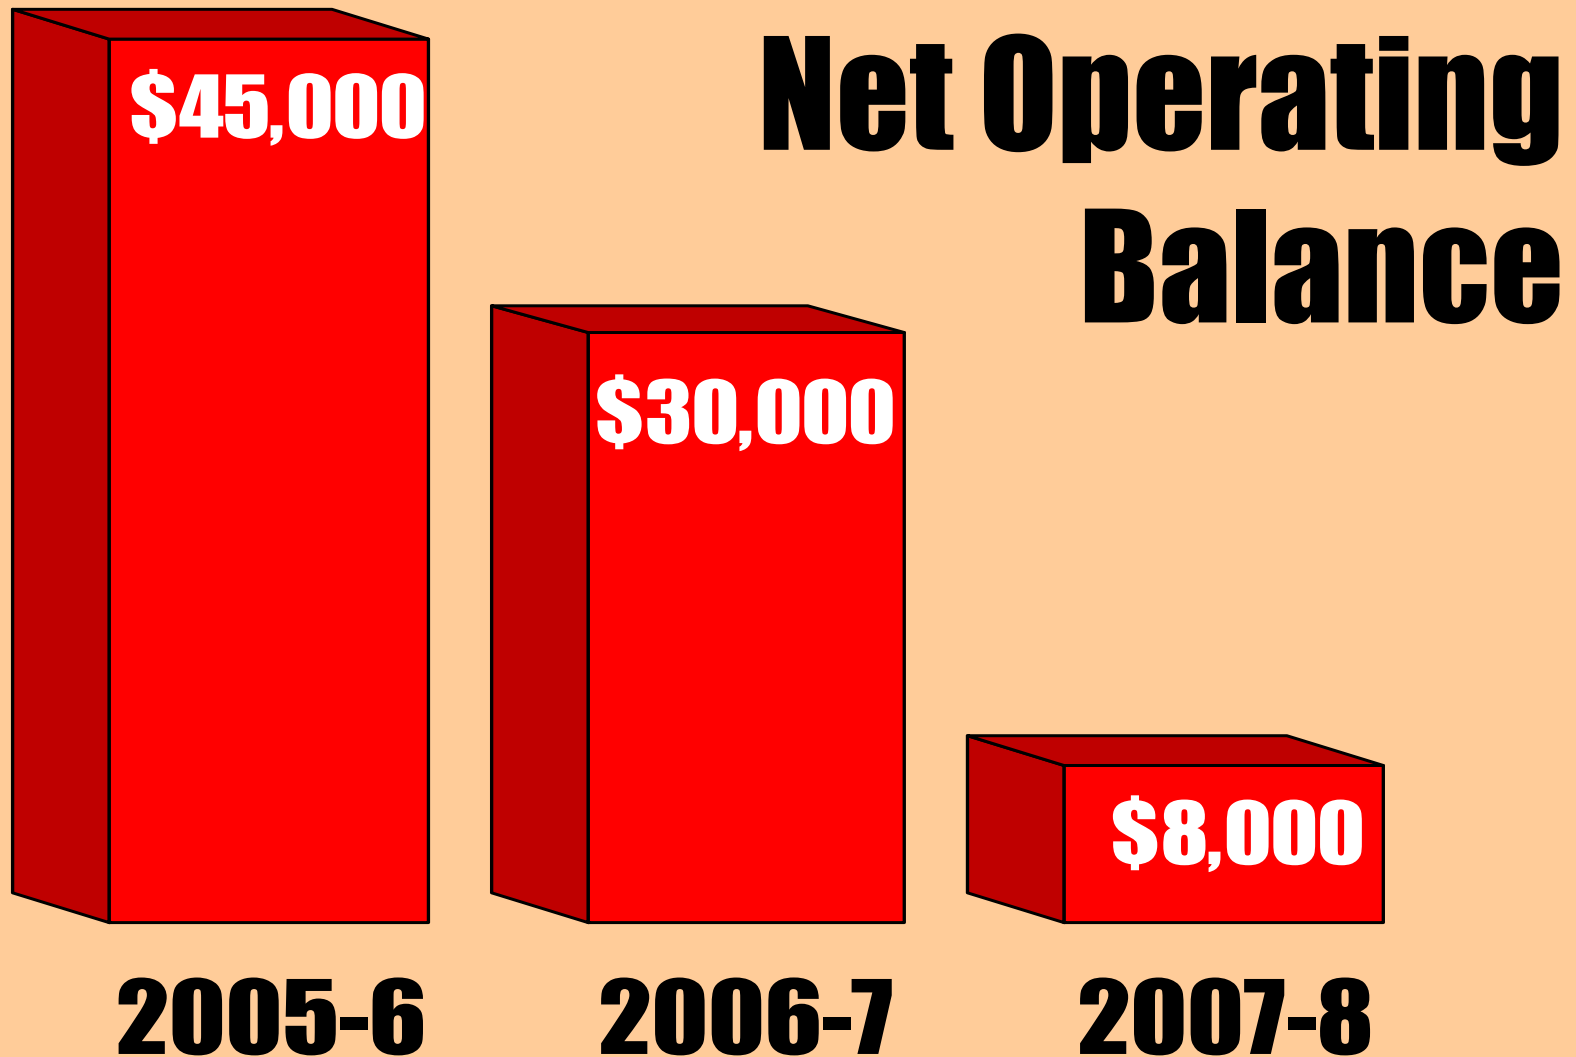

Susquehanna Township School District Food Services