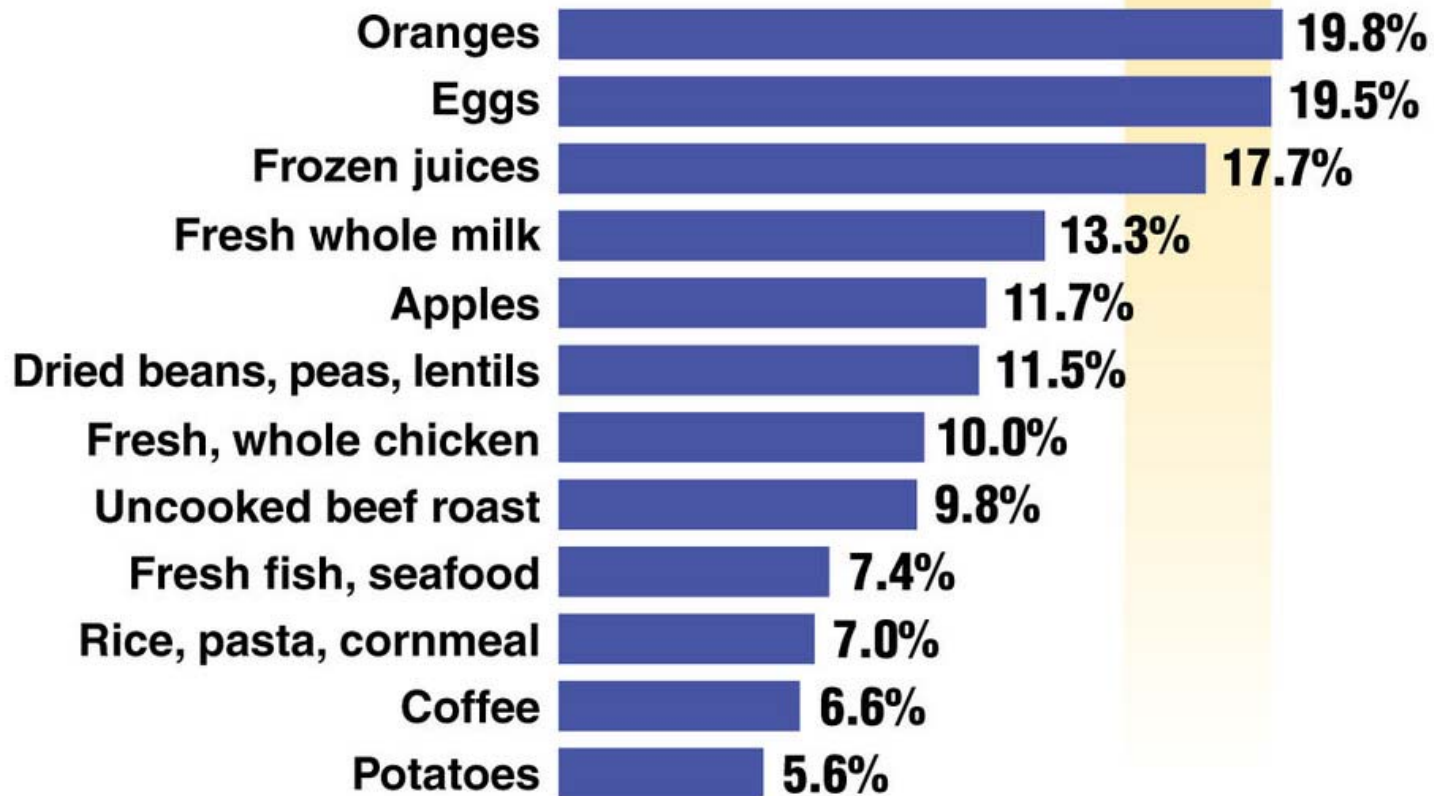

Susquehanna Township School District Food Services

**General
Food
Costs**

Susquehanna Township School District Food Services

Food prices on the rise

Percent change in prices for some common food items, June 2006 to June 2007: